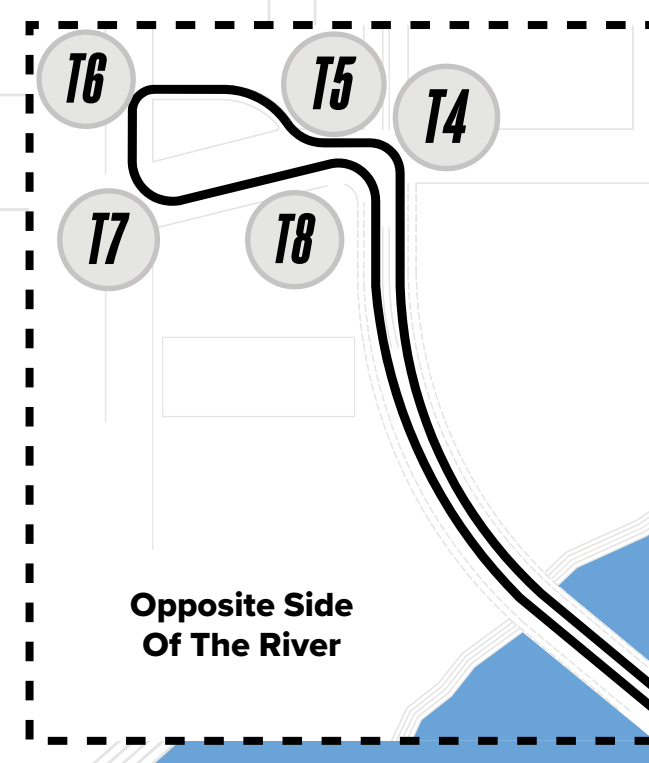

BIG MACHINE MUSIC CITY GRAND PRIX

TRACK MAP AUGUST 4-6, 2023

LEGEND	
	Track
	Turns
	Grandstands
	Bridges
	EMS
	Track Crossing

	Entry Gates
	Clubs
	Suites
	Stages
	Parking Lot Names
	Ride Share Queue
	Ticketing / Guest Services
	Bicycle Parking
	LED Video Boards
	Water Stations
	Restrooms
	Food & Beverage
	Ferguson Cooling Zones